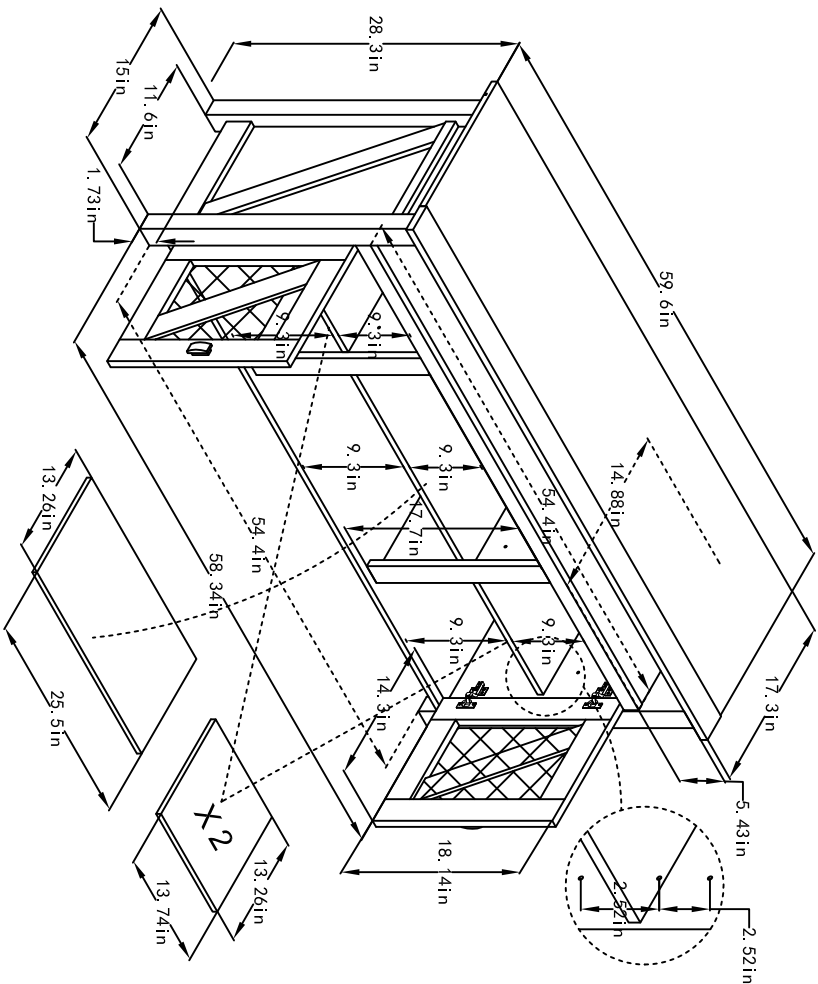

# 8455845COM,8455846COM 60" TV Stand

**Wood Breakdown:**  
Wood 99.8% ,Steel 0.2%  
Total storage: 15 cubic feet

**Overall Product Size:**  
59.6" W x 17.3" D x 28.3" H  
151.4cm W x 44cm D x 72cm H

**Maximum Weight Capacities**  
Unit Weight: 95.26lbs. (43.3 kg)