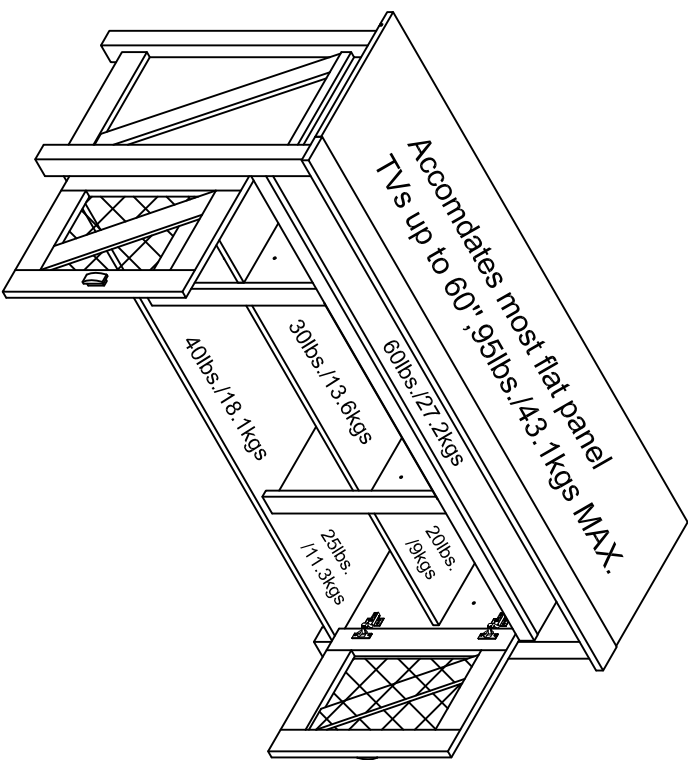

# 8455845COM,8455846COM 60" TV Stand

**Wood Breakdown:**  
Wood 99.8% ,Steel 0.2%  
Total storage: 15 cubic feet

**Overall Product Size:**  
59.6" W x 17.3" D x 28.3" H  
151.4cm W x 44cm D x 72cm H

**Maximum Weight Capacities**  
Unit Weight: 95.26lbs. (43.3 kg)